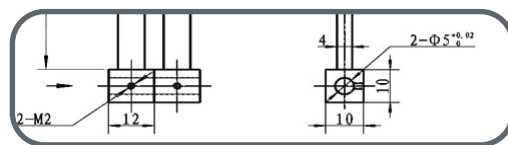

THREAD ANVILS SET INCLUDES

INTERNAL & EXTERNAL