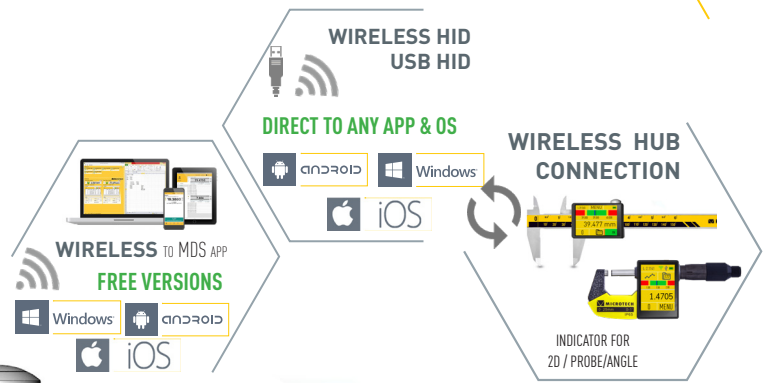

TABLET MULTIFUNCTIONAL MICS
2.0" TOUCHSCREEN DISPLAY

FORCE CONTROL 1-20N

COLOR FORCE INDICATION

- 8N FORCE LOW
- 8N FORCE OK
- 8N FORCE TOO HIGH

3 FORCE MODES

(AUTO/STANDARD/INDICATION)
SELECTING FORCE 1-20N IN MENU
COLOR FORCE STATUS INDICATION