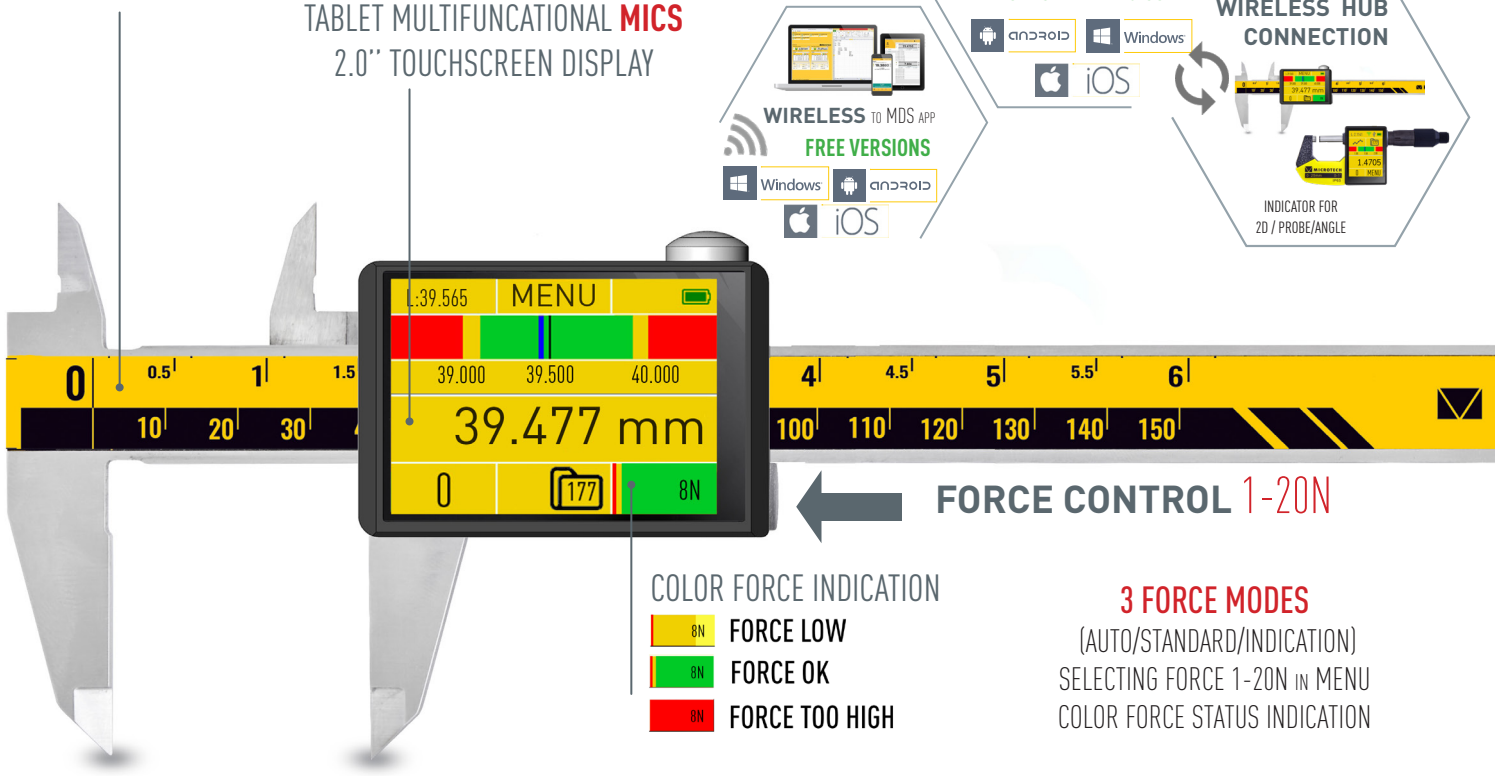

TABLET MULTIFUNCTIONAL MICS
2.0" TOUCHSCREEN DISPLAY

FORCE CONTROL 1-20N

COLOR FORCE INDICATION

- 8N FORCE LOW
- 8N FORCE OK
- 8N FORCE TOO HIGH

3 FORCE MODES

(AUTO/STANDARD/INDICATION)
SELECTING FORCE 1-20N IN MENU
COLOR FORCE STATUS INDICATION

EXTERNAL CERAMIC TIPPED JAWS

COMPUTERIZED MICS SYSTEM MAIN FUNCTIONS

<p>ANALOG SCALE</p>	<p>COLOR GO / NOGO</p>	<p>COLOR MAX / MIN / RANGE</p>	<p>TIMER</p>	<p>TOUCH PROBE SETTINGS</p>	<p>FORMULA Ax^2+Bx+C</p>
<p>GRAPHIC MODE 10/2D</p>	<p>MEMORY 2000 values</p>	<p>FOLDERS mode</p>	<p>MEMORY STATISTICS</p>	<p>TEMPERATURE COMPENSATION</p>	<p>PASSWORD</p>
<p>DISPLAY & ENERGY</p>	<p>RESOLUTION, mm/inch</p>	<p>WIRELESS to MDS app</p>	<p>WIRELESS & USB HID</p>	<p>HUB mode (2D, Probe)</p>	<p>DEVICE INFO, UPDATE MADE IN UKRAINE</p>

- Industry 4.0 adopted E-Force caliper with computerized **MICS** system with 2.0" color Touchscreen (Patents US10184772,UA174949,UA126928)
- MICRON with **SWISS made reading system** resolution **1micron** (0,0005/0,001/0,01/0,1mm selection)
- **LAB** caliper with **SWISS made reading system** Min resolution **0,5micron** (0,0005/0,001/0,01/0,1mm selection) and **External ceramic tipped jaws non-magnetic, non-conductive and wear-resistant**
- **Functions:** Go/NoGo, Max/Min, Formula, Timer, Linear correction, Temperature correction, Resolution select, Connection indication
- **Memory manager:** 2000 values, Folders system, Statistics mode, Memory data transfer
- E-Force control module with Force selection 1-20N, color indication, AUTO-Force mode, Force indication
- **4 MODES DATA TRANSFER:** **WIRELESS** to MDS app (Windows, Android, iOS, MacOS); **WIRELESS HID**, **WIRELESS HID+MAC**, **USB HID**
- Top quality Aluminium housing (CNC machined solid block)
- **Calibration certificate** included (ISO17025 (Ilac MRA))