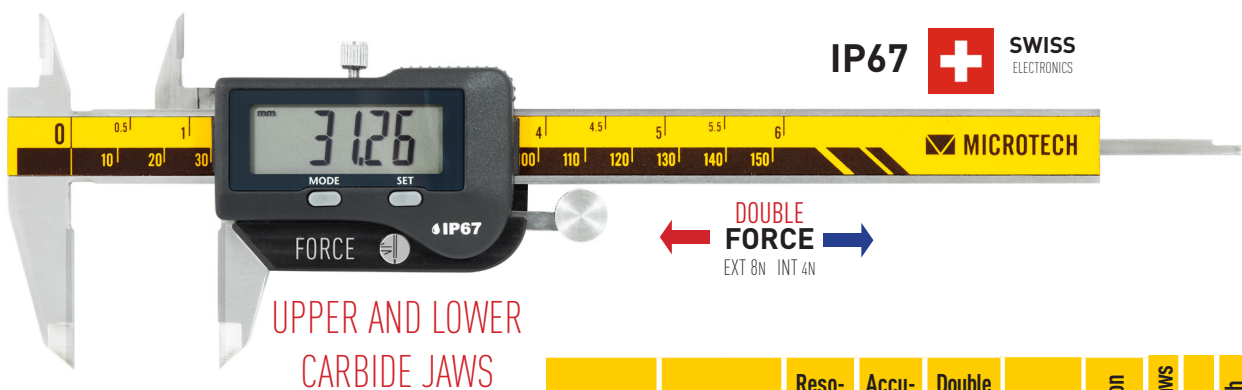

- Double Force control module with 8N external and 4N internal FORCE (Patents US10429165, UA146381)
- Waterproof IP67 Swiss electronics
- High accuracy up to  $\pm 10\mu\text{m}$  on external jaws (internal and depth according ISO13385)
- Calibration certificate included (ISO17025 (Ilac MRA))

Item No	Range		Reso- lution	Accu- racy*	Double force	Jaws	Protection	Preset	mm/inch	Auto on/off
	mm	inch								
141078122	0-150	0-6"	0,01	$\pm 10$	8 ext	40/16	IP-67	•	•	•
141078222	0-200	0-8"		$\pm 10$		50/17				
141078322	0-300	0-12"		$\pm 20$	4 int	60/20				

**DOUBLE FORCE** CALIPER IP67 **CARBIDE JAWS**

Item No	Range		Reso- lution	Accu- racy*	Double force	Jaws	Protection	Carbide jaws	Preset	mm/inch	Auto on/off
	mm	inch									
141078122C	0-150	0-6"	0,01	$\pm 10$	8 ext	40/16	IP-67	•	•	•	•
141078222C	0-200	0-8"		$\pm 10$		50/17					
141078322C	0-300	0-12"		$\pm 20$	4 int	60/20					