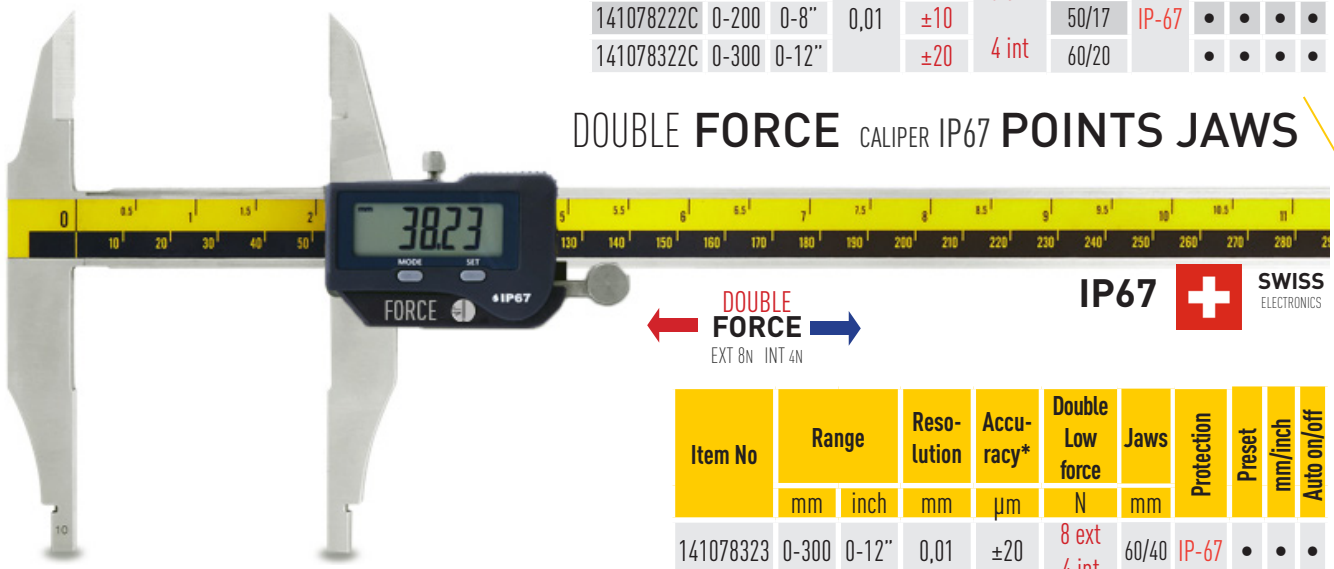

- Double Force control module with 8N external and 4N internal FORCE (Patents US10429165, UA146381)
- Waterproof IP67 Swiss electronics
- High accuracy up to  $\pm 10\mu\text{m}$  on external jaws (internal and depth according ISO13385)
- Calibration certificate included (ISO17025 (Ilac MRA))

Item No	Range		Reso- lution	Accu- racy*	Double force	Jaws	Protection	Preset	mm/inch	Auto on/off
	mm	inch								
141078122	0-150	0-6"	0,01	$\pm 10$	8 ext	40/16	IP-67	•	•	•
141078222	0-200	0-8"		$\pm 10$		50/17				
141078322	0-300	0-12"		$\pm 20$	4 int	60/20				

**DOUBLE FORCE** CALIPER IP67 **CARBIDE JAWS**

Item No	Range		Reso- lution	Accu- racy*	Double force	Jaws	Protection	Carbide jaws	Preset	mm/inch	Auto on/off
	mm	inch									
141078122C	0-150	0-6"	0,01	$\pm 10$	8 ext	40/16	IP-67	•	•	•	•
141078222C	0-200	0-8"		$\pm 10$		50/17					
141078322C	0-300	0-12"		$\pm 20$	4 int	60/20					

**DOUBLE FORCE** CALIPER IP67 **POINTS JAWS**

Item No	Range		Reso- lution	Accu- racy*	Double Low force	Jaws	Protection	Preset	mm/inch	Auto on/off
	mm	inch								
141078323	0-300	0-12"	0,01	$\pm 20$	8 ext 4 int	60/40	IP-67	•	•	•