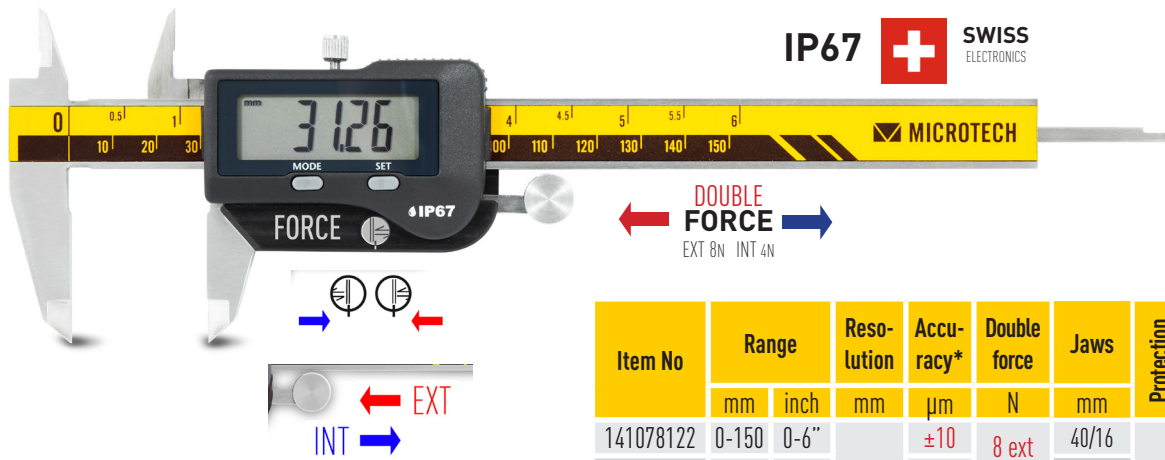

- Double Force control module with 8N external and 4N internal FORCE (Patents US10429165, UA146381)
- Waterproof IP67 Swiss electronics
- High accuracy up to  $\pm 10\mu\text{m}$  on external jaws (internal and depth according ISO13385)
- Calibration certificate included (ISO17025 (Ilac MRA))

Item No	Range		Reso- lution	Accu- racy*	Double force	Jaws	Protection	Preset	mm/inch	Auto on/off
	mm	inch								
141078122	0-150	0-6"	0,01	$\pm 10$	8 ext	40/16	IP-67	•	•	•
141078222	0-200	0-8"		$\pm 10$		50/17				
141078322	0-300	0-12"		$\pm 20$	4 int	60/20				

**DOUBLE FORCE** CALIPER IP67 **CARBIDE JAWS**

Item No	Range		Reso- lution	Accu- racy*	Double force	Jaws	Protection	Carbide jaws	Preset	mm/inch	Auto on/off
	mm	inch									
141078122C	0-150	0-6"	0,01	$\pm 10$	8 ext	40/16	IP-67	•	•	•	•
141078222C	0-200	0-8"		$\pm 10$		50/17					
141078322C	0-300	0-12"		$\pm 20$	4 int	60/20					

**DOUBLE FORCE** CALIPER IP67 **POINTS JAWS**

Item No	Range		Reso- lution	Accu- racy*	Double Low force	Jaws	Protection	Preset	mm/inch	Auto on/off
	mm	inch								
141078323	0-300	0-12"	0,01	$\pm 20$	8 ext 4 int	60/40	IP-67	•	•	•