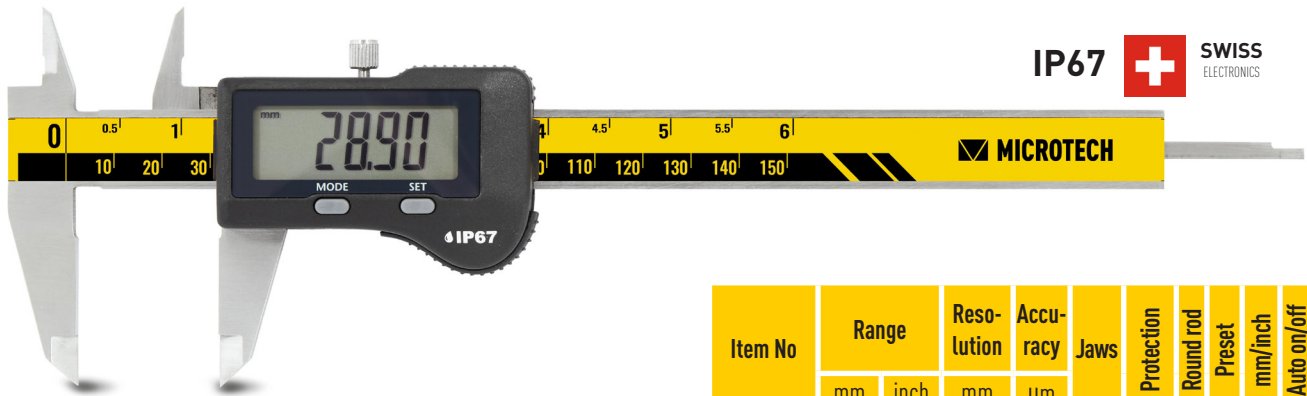

- Waterproof **IP67** Swiss electronics with PRESET function
- High accuracy up to $\pm 20\mu\text{m}$ on external jaws (internal and depth according ISO13385)
- **Calibration** certificate included (ISO17025 (Ilac MRA))

IP67  **SWISS ELECTRONICS**

Item No	Range		Reso- lution	Accu- racy	Jaws	Protection	Round rod	Preset	mm/inch	Auto on/off
	mm	inch								
141072192	0-150	0-6"	0,01	± 20	40/16	IP-67		•	•	•
141072192R							•	•	•	•
141072292	0-200	0-8"		± 20	50/17		•	•	•	•
141072392	0-300	0-12"		± 30	60/20		•	•	•	•

PRECISION DIGITAL CALIPER IP67 **CARBIDE JAWS**

IP67  **SWISS ELECTRONICS**

UPPER AND LOWER
CARBIDE JAWS

Item No	Range		Reso- lution	Accur- acy	Jaws	Protection	Carbide jaws	Preset	mm/inch	Auto on/off
	mm	inch								
141072122C	0-150	0-6"	0,01	± 20	40/16	IP-67	•	•	•	•
141072222C	0-200	0-8"		± 20	50/17		•	•	•	•
141072322C	0-300	0-12"		± 30	60/20		•	•	•	•

DIGITAL CALIPER IP67 **POINTS JAWS**

IP67  **SWISS ELECTRONICS**

Item No	Range		Reso- lution	Accu- racy*	Jaws	Protection	Preset	mm/inch	Auto on/off
	mm	inch							
141072323	0-300	0-12"	0,01	± 30	60/40	IP67	•	•	•