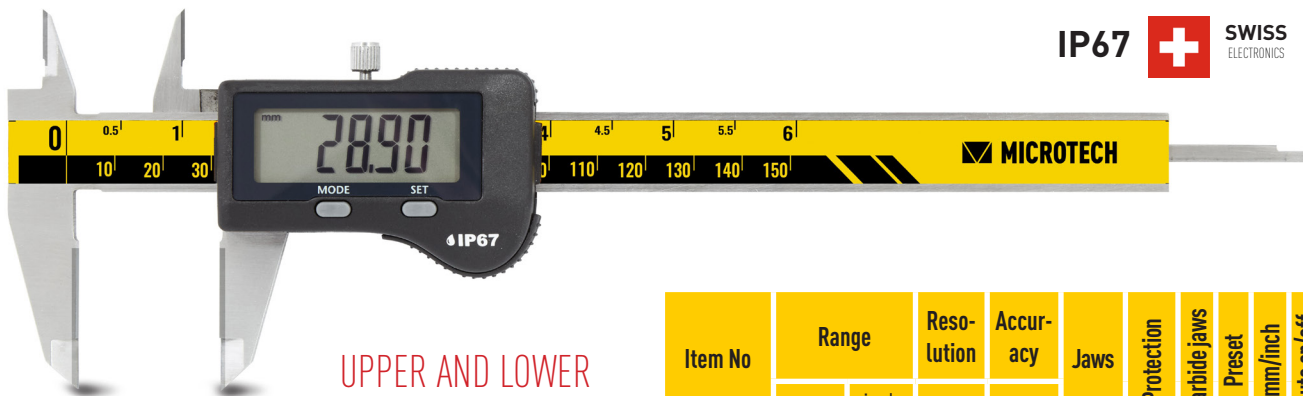

- Waterproof **IP67** Swiss electronics with PRESET function
- High accuracy up to $\pm 20\mu\text{m}$ on external jaws (internal and depth according ISO13385)
- **Calibration** certificate included (ISO17025 (Ilac MRA))

IP67  **SWISS ELECTRONICS**

Item No	Range		Reso- lution	Accu- racy	Jaws	Protection	Round rod	Preset	mm/inch	Auto on/off
	mm	inch								
141072192	0-150	0-6"	0,01	± 20	40/16	IP-67		•	•	•
141072192R							•	•	•	•
141072292	0-200	0-8"		± 20	50/17		•	•	•	•
141072392	0-300	0-12"		± 30	60/20		•	•	•	•

PRECISION DIGITAL CALIPER IP67 **CARBIDE JAWS**

IP67  **SWISS ELECTRONICS**

UPPER AND LOWER
CARBIDE JAWS

Item No	Range		Reso- lution	Accur- acy	Jaws	Protection	Carbide jaws	Preset	mm/inch	Auto on/off
	mm	inch								
141072122C	0-150	0-6"	0,01	± 20	40/16	IP-67	•	•	•	•
141072222C	0-200	0-8"		± 20	50/17		•	•	•	•
141072322C	0-300	0-12"		± 30	60/20		•	•	•	•

DIGITAL CALIPER IP67 **POINTS JAWS**

IP67  **SWISS ELECTRONICS**

Item No	Range		Reso- lution	Accu- racy*	Jaws	Protection	Preset	mm/inch	Auto on/off
	mm	inch							
141072323	0-300	0-12"	0,01	± 30	60/40	IP67	•	•	•