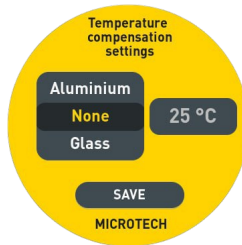

TEMPERATURE COMPENSATION