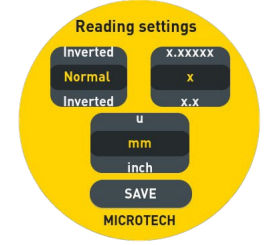

DATA MET MULTIFUNCTIONAL
ROUND 1.8" TOUCHSCREEN DISPLAY

2-POINT HEAD

DATA MET FUNCTIONS

ANALOG SCALE

ANALOG BLACK SCALE

COMPARATOR SCALE

DIGITAL SCALE

MAX / MIN / RANGE

COLOR GO / NOGO

MEMORY 65500 values

TIMER

TEMPERATURE COMPENSATION

RESOLUTION, mm/inch

MICROTECH

MICROTECH

MICROTECH

MICROTECH

MICROTECH

- Industry 4.0 adopted **DataMet** Pistol grip bore gauge with computerized MICS system
- Sub-micron **SWISS made reading system** resolution **0.2 micron** (0,0002/0,001/0,01/0,1mm selection)
- Color adjustable Scales: Analog, Comparator, Digital
- **Functions:** Go/NoGo, Max/Min, Formula, Timer, Linear correction, Temperature correction, Resolution selecting, Connection status
- **Memory manager:** **65000 values**, Statistics mode, Memory data transfer
- **4 MODES DATA TRANSFER:** WIRELESS to MDS app (Windows, Android, iOS, MacOS); WIRELESS HID, WIRELESS HID+MAC, USB HID
- **Calibration certificate** included (ISO17025 (Ilac MRA))