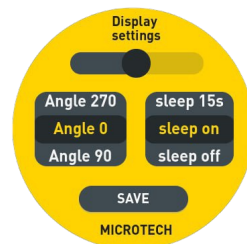

DATA MET MULTIFUNCTIONAL
ROUND 1.8" TOUCHSCREEN DISPLAY

2-POINT HEAD

DATA MET FUNCTIONS

ANALOG SCALE

ANALOG BLACK SCALE

COMPARATOR SCALE

DIGITAL SCALE

MAX / MIN / RANGE

COLOR GO / NOGO

MEMORY 65500 values

TIMER

TEMPERATURE COMPENSATION

RESOLUTION, mm/inch

MICROTECH

MICROTECH

MICROTECH

MICROTECH

MICROTECH

- Industry 4.0 adopted **DataMet** Pistol grip bore gauge with computerized MICS system
- Sub-micron **SWISS made reading system** resolution **0.2 micron** (0,0002/0,001/0,01/0,1mm selection)
- Color adjustable Scales: Analog, Comparator, Digital
- **Functions:** Go/NoGo, Max/Min, Formula, Timer, Linear correction, Temperature correction, Resolution selecting, Connection status
- **Memory manager:** **65000 values**, Statistics mode, Memory data transfer
- **4 MODES DATA TRANSFER:** WIRELESS to MDS app (Windows, Android, iOS, MacOS); WIRELESS HID, WIRELESS HID+MAC, USB HID
- **Calibration certificate** included (ISO17025 (Ilac MRA))