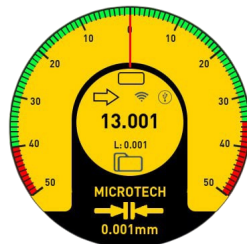

DATA MET MULTIFUNCTIONAL
ROUND 1.8" TOUCHSCREEN DISPLAY

2-POINT HEAD

DATA MET FUNCTIONS

ANALOG SCALE

ANALOG BLACK SCALE

COMPARATOR SCALE

DIGITAL SCALE

MAX / MIN / RANGE

COLOR GO / NOGO

MEMORY 65500 values

TIMER

TEMPERATURE COMPENSATION

RESOLUTION, mm/inch

MICROTECH

MICROTECH

MICROTECH

MICROTECH

MICROTECH

- Industry 4.0 adopted **DataMet** Pistol grip bore gauge with computerized MICS system
- Sub-micron **SWISS made reading system** resolution **0.2 micron** (0,0002/0,001/0,01/0,1mm selection)
- Color adjustable Scales: Analog, Comparator, Digital
- **Functions:** Go/NoGo, Max/Min, Formula, Timer, Linear correction, Temperature correction, Resolution selecting, Connection status
- **Memory manager:** **65000 values**, Statistics mode, Memory data transfer
- **4 MODES DATA TRANSFER:** WIRELESS to MDS app (Windows, Android, iOS, MacOS); WIRELESS HID, WIRELESS HID+MAC, USB HID
- **Calibration certificate** included (ISO17025 (Ilac MRA))

Item No	Range		Resol.	Accur.	Setting rings	Max depth	Preset	Go/NoGo	Max/Min	Formula	Timer	Temp comp	Linear corr	Calibr date	Recharge	Memory	WIRELESS	USB
	mm	inch																
133505012	40-50	1.6-2"	0.0002	±6	•	97+150	•	•	•	•	•	•	•	•	•	65500 val	Long range / HID	USB HID / Update
133506312	50-63	2-2.5"		±6	•	112+150	•	•	•	•	•	•	•	•	•			
133507512	62-75	2.5-3"		±6	•	112+150	•	•	•	•	•	•	•	•	•			
133508812	75-88	3-3.5"		±6	•	112+150	•	•	•	•	•	•	•	•	•			
133510012	87-100	3.5-4"		±6	•	112+150	•	•	•	•	•	•	•	•	•			
133512512	100-125	4-5"		±6	option	130+150	•	•	•	•	•	•	•	•	•			
133515012	125-150	5-6"		±6		130+150	•	•	•	•	•	•	•	•	•			
133517512	150-175	6-7"		±6		130+150	•	•	•	•	•	•	•	•	•			