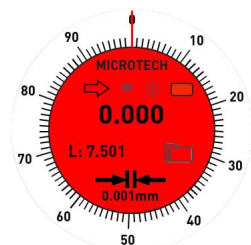

DATA MET MULTIFUNCTIONAL
ROUND 1.8" TOUCHSCREEN DISPLAY

2-POINT HEAD

DATA MET FUNCTIONS

ANALOG SCALE

ANALOG BLACK SCALE

COMPARATOR SCALE

DIGITAL SCALE

MAX / MIN / RANGE

COLOR GO / NOGO

MEMORY 65500 values

TIMER

TEMPERATURE COMPENSATION

RESOLUTION, mm/inch

MICROTECH

MICROTECH

MICROTECH

MICROTECH

MICROTECH

- Industry 4.0 adopted **DataMet** Pistol grip bore gauge with computerized MICS system
- Sub-micron **SWISS made reading system** resolution **0.2 micron** (0,0002/0,001/0,01/0,1mm selection)
- Color adjustable Scales: Analog, Comparator, Digital
- **Functions:** Go/NoGo, Max/Min, Formula, Timer, Linear correction, Temperature correction, Resolution selecting, Connection status
- **Memory manager:** **65000 values**, Statistics mode, Memory data transfer
- **4 MODES DATA TRANSFER:** WIRELESS to MDS app (Windows, Android, iOS, MacOS); WIRELESS HID, WIRELESS HID+MAC, USB HID
- **Calibration certificate** included (ISO17025 (Ilac MRA))

DataMet 2-POINT PISTOL GRIP BORE GAUGE SET

Item No	Range		Measuring heads	Setting rings	Max depth
	mm	inch			
133575092	50-100	2-4"	4pcs	2pcs	65+150
133579132	100-150	4-6"	2pcs	option	

DELIVERY SET

FREE VERSIONS OF MDS APP