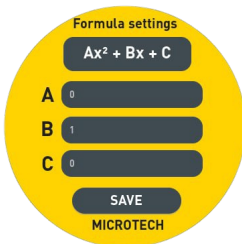

DATA MET MULTIFUNCTIONAL
ROUND 1.8" TOUCHSCREEN DISPLAY

2-POINT HEAD

DATA MET FUNCTIONS

ANALOG SCALE

ANALOG BLACK SCALE

COMPARATOR SCALE

DIGITAL SCALE

MAX / MIN / RANGE

COLOR GO / NOGO

MEMORY 65500 values

TIMER

TEMPERATURE COMPENSATION

RESOLUTION, mm/inch

MICROTECH

MICROTECH

MICROTECH

MICROTECH

MICROTECH

- Industry 4.0 adopted **DataMet** Pistol grip bore gauge with computerized MICS system
- Sub-micron **SWISS made reading system** resolution **0.2 micron** (0,0002/0,001/0,01/0,1mm selection)
- Color adjustable Scales: Analog, Comparator, Digital
- **Functions:** Go/NoGo, Max/Min, Formula, Timer, Linear correction, Temperature correction, Resolution selecting, Connection status
- **Memory manager:** **65000 values**, Statistics mode, Memory data transfer
- **4 MODES DATA TRANSFER:** WIRELESS to MDS app (Windows, Android, iOS, MacOS); WIRELESS HID, WIRELESS HID+MAC, USB HID
- **Calibration certificate** included (ISO17025 (Ilac MRA))