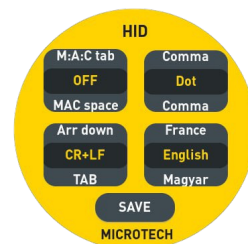

DATA MET MULTIFUNCTIONAL
ROUND 1.8" TOUCHSCREEN DISPLAY

2-POINT HEAD

DATA MET FUNCTIONS

ANALOG SCALE

ANALOG BLACK SCALE

COMPARATOR SCALE

DIGITAL SCALE

MAX / MIN / RANGE

COLOR GO / NOGO

MEMORY 65500 values

TIMER

TEMPERATURE COMPENSATION

RESOLUTION, mm/inch

MICROTECH

MICROTECH

MICROTECH

MICROTECH

MICROTECH

- Industry 4.0 adopted **DataMet** Pistol grip bore gauge with computerized MICS system
- Sub-micron **SWISS made reading system** resolution **0.2 micron** (0,0002/0,001/0,01/0,1mm selection)
- Color adjustable Scales: Analog, Comparator, Digital
- **Functions:** Go/NoGo, Max/Min, Formula, Timer, Linear correction, Temperature correction, Resolution selecting, Connection status
- **Memory manager:** **65000 values**, Statistics mode, Memory data transfer
- **4 MODES DATA TRANSFER:** WIRELESS to MDS app (Windows, Android, iOS, MacOS); WIRELESS HID, WIRELESS HID+MAC, USB HID
- **Calibration certificate** included (ISO17025 (Ilac MRA))