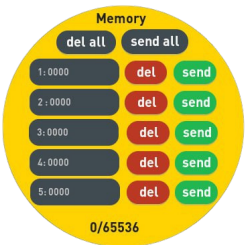

DATA MET MULTIFUNCTIONAL
ROUND 1.8" TOUCHSCREEN DISPLAY

2-POINT HEAD

DATA MET FUNCTIONS

ANALOG SCALE

ANALOG BLACK SCALE

COMPARATOR SCALE

DIGITAL SCALE

MAX / MIN / RANGE

COLOR GO / NOGO

MEMORY 65500 values

TIMER

TEMPERATURE COMPENSATION

RESOLUTION, mm/inch

MICROTECH

MICROTECH

MICROTECH

MICROTECH

MICROTECH

- Industry 4.0 adopted **DataMet** Pistol grip bore gauge with computerized MICS system
- Sub-micron **SWISS made reading system** resolution **0.2 micron** (0,0002/0,001/0,01/0,1mm selection)
- Color adjustable Scales: Analog, Comparator, Digital
- **Functions:** Go/NoGo, Max/Min, Formula, Timer, Linear correction, Temperature correction, Resolution selecting, Connection status
- **Memory manager:** **65000 values**, Statistics mode, Memory data transfer
- **4 MODES DATA TRANSFER:** WIRELESS to MDS app (Windows, Android, iOS, MacOS); WIRELESS HID, WIRELESS HID+MAC, USB HID
- **Calibration certificate** included (ISO17025 (Ilac MRA))