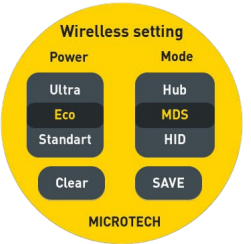

COLOR GO / NOGO

MEMORY 65500 values

TIMER

TEMPERATURE COMPENSATION

RESOLUTION, mm/inch

MICROTECH

MICROTECH

MICROTECH

MICROTECH

MICROTECH

- Industry 4.0 adopted **DataMet** Pistol grip bore gauge with computerized MICS system
- Sub-micron **SWISS made reading system** resolution **0.2 micron** (0,0002/0,001/0,01/0,1mm selection)
- Color adjustable Scales: Analog, Comparator, Digital
- **Functions:** Go/NoGo, Max/Min, Formula, Timer, Linear correction, Temperature correction, Resolution selecting, Connection status
- **Memory manager:** **65000 values**, Statistics mode, Memory data transfer
- **4 MODES DATA TRANSFER:** WIRELESS to MDS app (Windows, Android, iOS, MacOS); WIRELESS HID, WIRELESS HID+MAC, USB HID
- **Calibration certificate** included (ISO17025 (Ilac MRA))