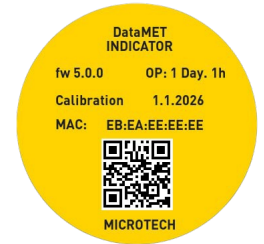

DATA MET MULTIFUNCTIONAL
ROUND 1.8" TOUCHSCREEN DISPLAY

2-POINT HEAD

DATA MET FUNCTIONS

ANALOG SCALE

ANALOG BLACK SCALE

COMPARATOR SCALE

DIGITAL SCALE

MAX / MIN / RANGE

COLOR GO / NOGO

MEMORY 65500 values

TIMER

TEMPERATURE COMPENSATION

RESOLUTION, mm/inch

MICROTECH

MICROTECH

MICROTECH

MICROTECH

MICROTECH

- Industry 4.0 adopted **DataMet** Pistol grip bore gauge with computerized MICS system
- Sub-micron **SWISS made reading system** resolution **0.2 micron** (0,0002/0,001/0,01/0,1mm selection)
- Color adjustable Scales: Analog, Comparator, Digital
- **Functions:** Go/NoGo, Max/Min, Formula, Timer, Linear correction, Temperature correction, Resolution selecting, Connection status
- **Memory manager:** **65000 values**, Statistics mode, Memory data transfer
- **4 MODES DATA TRANSFER:** WIRELESS to MDS app (Windows, Android, iOS, MacOS); WIRELESS HID, WIRELESS HID+MAC, USB HID
- **Calibration certificate** included (ISO17025 (Ilac MRA))