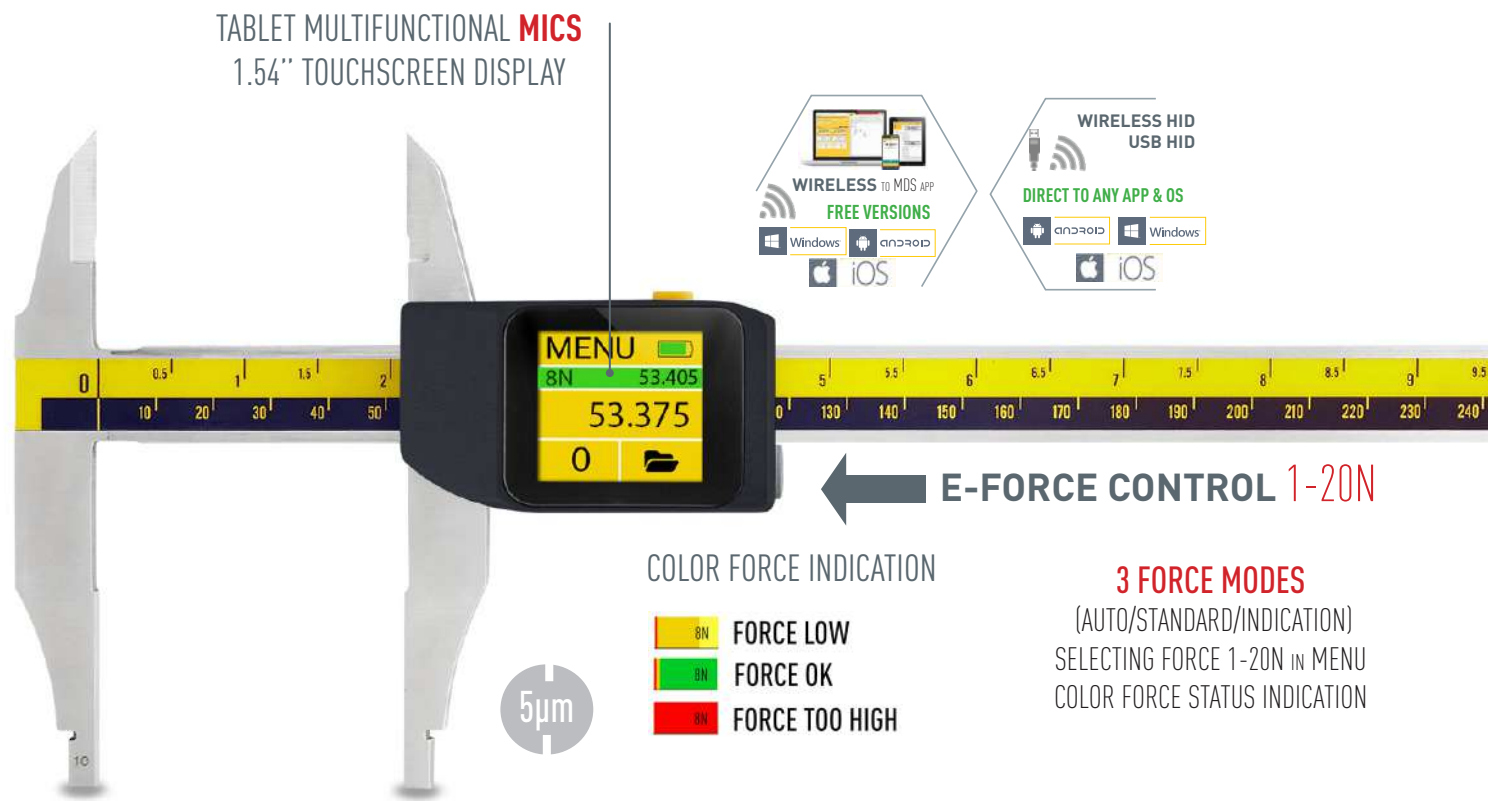

- Industry 4.0 adopted Mid-size caliper with computerized MICS system (Patents US10184772, UA174949, UA126928)
- Long jaws up for internal (>10mm) and external measuring, Upper jaws with measuring tips
- Min Resolution 0.005mm (0,01/0,1mm selection)
- Functions: Go/NoGo, Max/Min, Formula, Timer, Linear correction, Temperature correction, Resolution select, Connection indication
- Memory manager: 1000 values, Statistics mode, Memory data transfer
- E-Force control module with Force selection 1-20N, color indication, AUTO-Force mode, Force indication
- **4 MODES DATA TRANSFER:** WIRELESS to MDS app (Windows, Android, iOS, MacOS); WIRELESS HID, WIRELESS HID+MAC, USB HID
- Calibration certificate included (ISO17025 (Ilac MRA))

Item No	Range		Reso- lution	Accu- racy*	Force	Jaws	Preset	Go/NoGo	Max/Min	Formula	Timer	Temp comp	Linear corr	Calibr date	Recharge	Auto off	Memory	Statistics	WIRELESS	USB HID	
	mm	inch	mm	µm	N	mm															
141077321A	0-300	0-12"	0,005	±15	1-20	60/40	•	•	•	•	•	•	•	•	•	•	•	•	•	•	•

DOWNLOAD
MDS app WINDOWS

DOWNLOAD
MDS app iOS, MacOS

DOWNLOAD
MDS app ANDROID

DataMet
interface

CONNECTION
possibilities

DELIVERY SET

FREE VERSIONS OF MDS APP

CALIBRATION PROTOCOL

USB DATA/CHARGING CABLE

OPTIONAL

DATAmet BUTTON

DATAmet FOOTSWITCH

MDS DISPLAY UNIT

MDS SOFTWARE

STANDARD MDS app