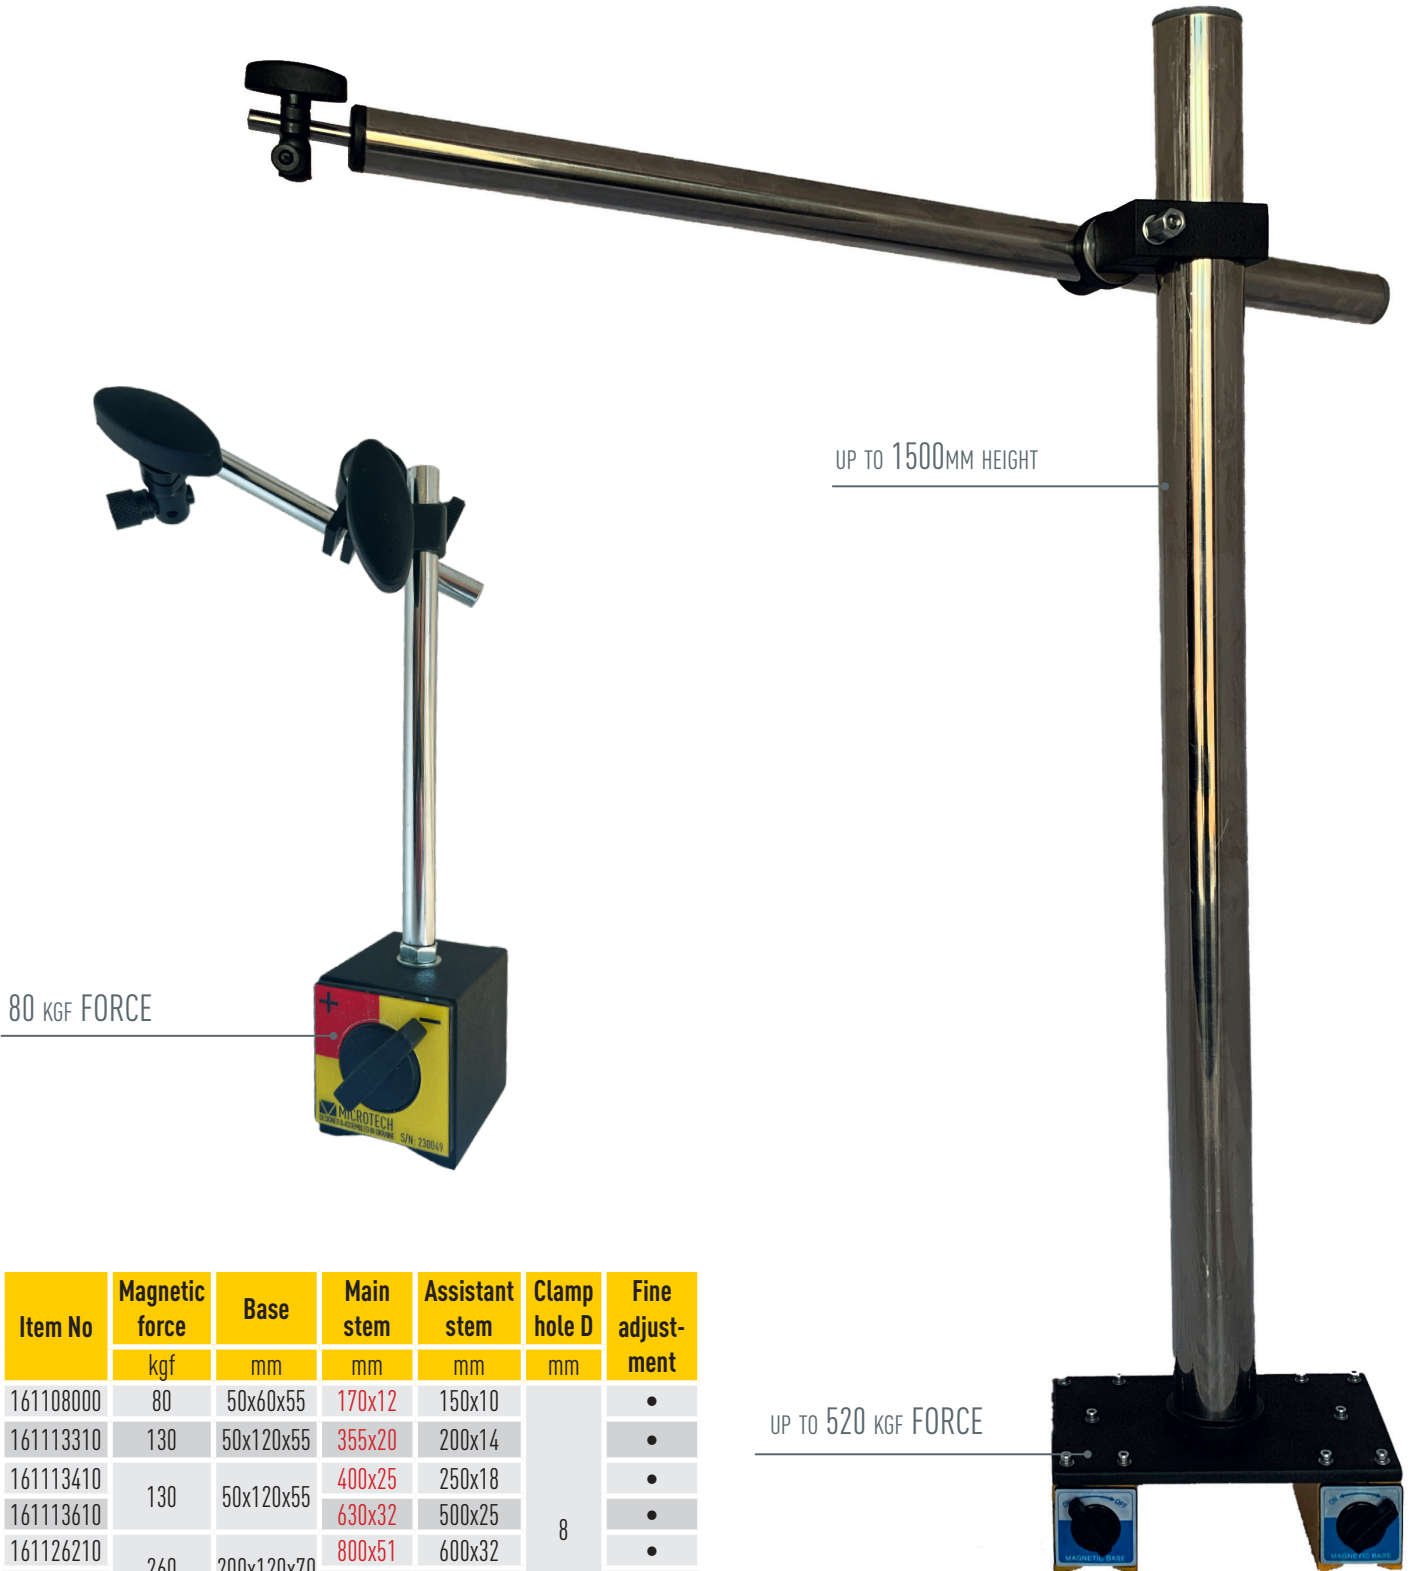

- Hardened magnetic stand
- Height of stand up to 1500mm
- 80-520 kgf magnetic base with ON/OFF fixation
- Holds Diameter 8mm
- Customized modifications for request (height, arm, Force)

VIDEO

80 KGF FORCE

UP TO 1500MM HEIGHT

UP TO 520 KGF FORCE

Item No	Magnetic force	Base	Main stem	Assistant stem	Clamp hole D	Fine adjustment
	kgf	mm	mm	mm	mm	
161108000	80	50x60x55	170x12	150x10	8	•
161113310	130	50x120x55	355x20	200x14		•
161113410	130	50x120x55	400x25	250x18		•
161113610			630x32	500x25		•
161126210	260	200x120x70	800x51	600x32		•
161126310			1000x51	600x32		•
161152410	520	250x250x80	1250x76	800x51		•
161152510			1500x76	800x51		•