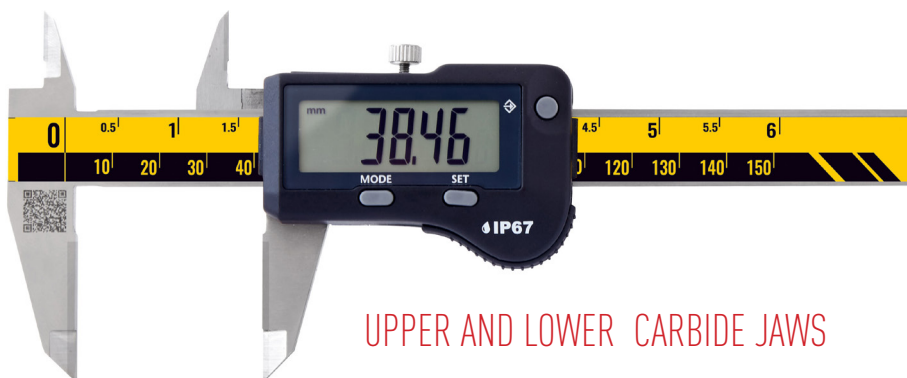

**SWISS**  
READING  
SYSTEM

IP67 **SWISS**  
ELECTRONICS

S\_CONNECT DATA OUTPUT

HAND FINISHED MEASURING SURFACES

UPPER AND LOWER CARBIDE JAWS

- **SwissMet IP67** digital caliper
- Accuracy up to  $\pm 20\mu\text{m}$  on external jaws (internal and depth according ISO13385)
- High quality Swiss electronics with PRESET function and **IP67** protection (IEC60529)
- Stainless steel caliper with hand finished measuring surfaces ( $R_a < 0.32$ )
- Max slider speed up to 2.5 m/s
- Big screen display (Digit 12mm) with refresh rate  $> 10/\text{s}$
- **S\_connect** data output (with optional USB cable)
- Stainless steel caliper with hand finished measuring surfaces ( $R_a < 0.32\mu\text{m}$ )
- **MODIFICATION** with Upper and Lower carbide jaws
- 3V battery (CR2032)
- **Calibration** certificate included (ISO17025 (Ilac MRA))