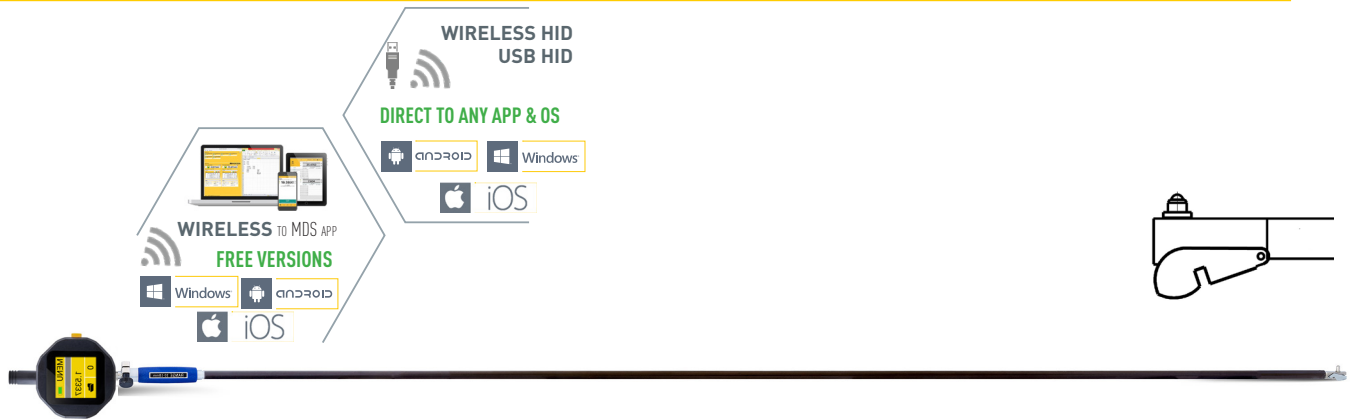

- Two-point Shotgun bore gauges for different calibers with depth 760mm
- Carbide tipped measuring pins
- Computerized MICS indication system
- **4 MODES DATA TRANSFER:** WIRELESS to MDS app (Windows, Android, iOS, MacOS); WIRELESS HID, WIRELESS HID+MAC, USB HID
- Calibration certificate included (ISO17025 (Ilac MRA))

DELIVERY SET

FREE VERSIONS OF MDS APP

USB DATA/CHARGING CABLE

CALIBRATION PROTOCOL

OPTIONAL

DATA MET BUTTON

DATA MET FOOTSWITCH

MDS DISPLAY UNIT