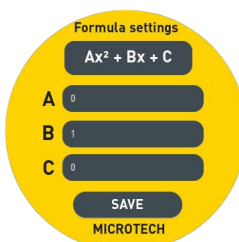

DATAmet MULTIFUNCTIONAL
ROUND 1.8" TOUCHSCREEN DISPLAY

DATAmet FUNCTIONS

ANALOG SCALE

ANALOG BLACK SCALE

COMPARATOR SCALE

DIGITAL SCALE

MAX / MIN / RANGE

COLOR GO / NOGO

MEMORY 65500 values

TIMER

TEMPERATURE COMPENSATION

RESOLUTION, mm/inch

WIRELESS to MDS app

WIRELESS & USB HID

DISPLAY & ENERGY

FORMULA Ax^2+Bx+C

DEVICE INFO, UPDATE

- Industry 4.0 adopted **DataMet** indicator with computerized **MICS** system with 1.8" color Round Touchscreen
- Sub-micron **SWISS made reading system** resolution **0.2 micron** (0,0002/0,001/0,01/0,1mm selection)
- Color adjustable Scales: Analog, Comparator, Digital
- Measuring ranges up to 0-200mm (0-8")
- For using in precision bore gauges, thickness gauges, measuring stands and custom solutions.
- **Functions:** Go/NoGo, Max/Min, Formula, Timer, Linear correction, Temperature correction, Resolution selecting, Connection status
- **Memory manager:** **65000 values**, Statistics mode, Memory data transfer
- **4 MODES DATA TRANSFER:** **WIRELESS** to MDS app (Windows, Android, iOS, MacOS); **WIRELESS HID**, **WIRELESS HID+MAC**, **USB HID**
- **Calibration** certificate included (ISO17025 (Ilac MRA))