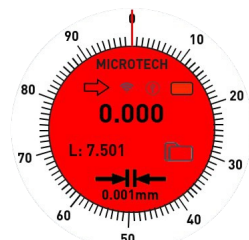

DATAmet MULTIFUNCTIONAL
ROUND 1.8" TOUCHSCREEN DISPLAY

DATAmet FUNCTIONS

ANALOG SCALE

ANALOG BLACK SCALE

COMPARATOR SCALE

DIGITAL SCALE

MAX / MIN / RANGE

COLOR GO / NOGO

MEMORY 65500 values

TIMER

TEMPERATURE COMPENSATION

RESOLUTION, mm/inch

WIRELESS to MDS app

WIRELESS & USB HID

DISPLAY & ENERGY

FORMULA Ax^2+Bx+C

DEVICE INFO, UPDATE

- Industry 4.0 adopted **DataMet** indicator with computerized **MICS** system with 1.8" color Round Touchscreen
- Sub-micron **SWISS made reading system** resolution **0.2 micron** (0,0002/0,001/0,01/0,1mm selection)
- Color adjustable Scales: Analog, Comparator, Digital
- Measuring ranges up to 0-200mm (0-8")
- For using in precision bore gauges, thickness gauges, measuring stands and custom solutions.
- **Functions:** Go/NoGo, Max/Min, Formula, Timer, Linear correction, Temperature correction, Resolution selecting, Connection status
- **Memory manager:** **65000 values**, Statistics mode, Memory data transfer
- **4 MODES DATA TRANSFER:** **WIRELESS** to MDS app (Windows, Android, iOS, MacOS); **WIRELESS HID**, **WIRELESS HID+MAC**, **USB HID**
- **Calibration** certificate included (ISO17025 (Ilac MRA))