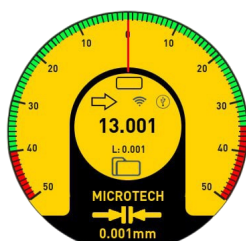

DATAmet MULTIFUNCTIONAL
ROUND 1.8" TOUCHSCREEN DISPLAY

DATAmet FUNCTIONS

ANALOG SCALE

ANALOG BLACK SCALE

COMPARATOR SCALE

DIGITAL SCALE

MAX / MIN / RANGE

COLOR GO / NOGO

MEMORY 65500 values

TIMER

TEMPERATURE COMPENSATION

RESOLUTION, mm/inch

WIRELESS to MDS app

WIRELESS & USB HID

DISPLAY & ENERGY

FORMULA Ax^2+Bx+C

DEVICE INFO, UPDATE

- Industry 4.0 adopted **DataMet** indicator with computerized **MICS** system with 1.8" color Round Touchscreen
- Sub-micron **SWISS made reading system** resolution **0.2 micron** (0,0002/0,001/0,01/0,1mm selection)
- Color adjustable Scales: Analog, Comparator, Digital
- Measuring ranges up to 0-200mm (0-8")
- For using in precision bore gauges, thickness gauges, measuring stands and custom solutions.
- **Functions:** Go/NoGo, Max/Min, Formula, Timer, Linear correction, Temperature correction, Resolution selecting, Connection status
- **Memory manager:** **65000 values**, Statistics mode, Memory data transfer
- **4 MODES DATA TRANSFER:** **WIRELESS** to MDS app (Windows, Android, iOS, MacOS); **WIRELESS HID**, **WIRELESS HID+MAC**, **USB HID**
- **Calibration** certificate included (ISO17025 (Ilac MRA))