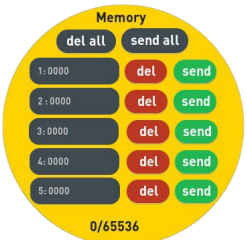

DATAmet MULTIFUNCTIONAL
ROUND 1.8" TOUCHSCREEN DISPLAY

DATAmet FUNCTIONS

ANALOG SCALE

ANALOG BLACK SCALE

COMPARATOR SCALE

DIGITAL SCALE

MAX / MIN / RANGE

COLOR GO / NOGO

MEMORY 65500 values

TIMER

TEMPERATURE COMPENSATION

RESOLUTION, mm/inch

WIRELESS to MDS app

WIRELESS & USB HID

DISPLAY & ENERGY

FORMULA Ax^2+Bx+C

DEVICE INFO, UPDATE

- Industry 4.0 adopted **DataMet** indicator with computerized **MICS** system with 1.8" color Round Touchscreen
- Sub-micron **SWISS made reading system** resolution **0.2 micron** (0,0002/0,001/0,01/0,1mm selection)
- Color adjustable Scales: Analog, Comparator, Digital
- Measuring ranges up to 0-200mm (0-8")
- For using in precision bore gauges, thickness gauges, measuring stands and custom solutions.
- **Functions:** Go/NoGo, Max/Min, Formula, Timer, Linear correction, Temperature correction, Resolution selecting, Connection status
- **Memory manager:** **65000 values**, Statistics mode, Memory data transfer
- **4 MODES DATA TRANSFER:** **WIRELESS** to MDS app (Windows, Android, iOS, MacOS); **WIRELESS HID**, **WIRELESS HID+MAC**, **USB HID**
- **Calibration** certificate included (ISO17025 (Ilac MRA))