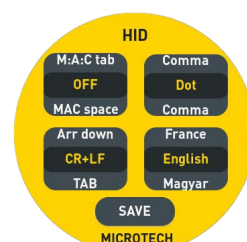

DATAmet MULTIFUNCTIONAL
ROUND 1.8" TOUCHSCREEN DISPLAY

DATAmet FUNCTIONS

ANALOG SCALE

ANALOG BLACK SCALE

COMPARATOR SCALE

DIGITAL SCALE

MAX / MIN / RANGE

COLOR GO / NOGO

MEMORY 65500 values

TIMER

TEMPERATURE COMPENSATION

RESOLUTION, mm/inch

WIRELESS to MDS app

WIRELESS & USB HID

DISPLAY & ENERGY

FORMULA Ax^2+Bx+C

DEVICE INFO, UPDATE

- Industry 4.0 adopted **DataMet** indicator with computerized **MICS** system with 1.8" color Round Touchscreen
- Sub-micron **SWISS made reading system** resolution **0.2 micron** (0,0002/0,001/0,01/0,1mm selection)
- Color adjustable Scales: Analog, Comparator, Digital
- Measuring ranges up to 0-200mm (0-8")
- For using in precision bore gauges, thickness gauges, measuring stands and custom solutions.
- **Functions:** Go/NoGo, Max/Min, Formula, Timer, Linear correction, Temperature correction, Resolution selecting, Connection status
- **Memory manager:** **65000 values**, Statistics mode, Memory data transfer
- **4 MODES DATA TRANSFER:** **WIRELESS** to MDS app (Windows, Android, iOS, MacOS); **WIRELESS HID**, **WIRELESS HID+MAC**, **USB HID**
- **Calibration** certificate included (ISO17025 (Ilac MRA))