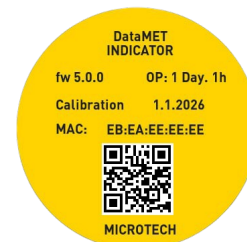

DATAmet MULTIFUNCTIONAL
ROUND 1.8" TOUCHSCREEN DISPLAY

DATAmet FUNCTIONS

ANALOG SCALE

ANALOG BLACK SCALE

COMPARATOR SCALE

DIGITAL SCALE

MAX / MIN / RANGE

COLOR GO / NOGO

MEMORY 65500 values

TIMER

TEMPERATURE COMPENSATION

RESOLUTION, mm/inch

WIRELESS to MDS app

WIRELESS & USB HID

DISPLAY & ENERGY

FORMULA Ax^2+Bx+C

DEVICE INFO, UPDATE

- Industry 4.0 adopted **DataMet** indicator with computerized **MICS** system with 1.8" color Round Touchscreen
- Sub-micron **SWISS made reading system** resolution **0.2 micron** (0,0002/0,001/0,01/0,1mm selection)
- Color adjustable Scales: Analog, Comparator, Digital
- Measuring ranges up to 0-200mm (0-8")
- For using in precision bore gauges, thickness gauges, measuring stands and custom solutions.
- **Functions:** Go/NoGo, Max/Min, Formula, Timer, Linear correction, Temperature correction, Resolution selecting, Connection status
- **Memory manager:** **65000 values**, Statistics mode, Memory data transfer
- **4 MODES DATA TRANSFER:** **WIRELESS** to MDS app (Windows, Android, iOS, MacOS); **WIRELESS HID**, **WIRELESS HID+MAC**, **USB HID**
- **Calibration** certificate included (ISO17025 (Ilac MRA))