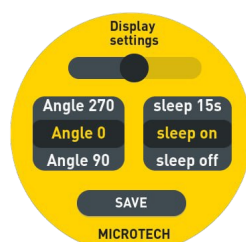

DATAmet MULTIFUNCTIONAL
ROUND 1.8" TOUCHSCREEN DISPLAY

DATAmet FUNCTIONS

ANALOG SCALE

ANALOG BLACK SCALE

COMPARATOR SCALE

DIGITAL SCALE

MAX / MIN / RANGE

COLOR GO / NOGO

MEMORY 65500 values

TIMER

TEMPERATURE COMPENSATION

RESOLUTION, mm/inch

WIRELESS to MDS app

WIRELESS & USB HID

DISPLAY & ENERGY

FORMULA Ax^2+Bx+C

DEVICE INFO, UPDATE

- Industry 4.0 adopted **DataMet** indicator with computerized **MICS** system with 1.8" color Round Touchscreen
- Sub-micron **SWISS made reading system** resolution **0.2 micron** (0,0002/0,001/0,01/0,1mm selection)
- Color adjustable Scales: Analog, Comparator, Digital
- Measuring ranges up to 0-200mm (0-8")
- For using in precision bore gauges, thickness gauges, measuring stands and custom solutions.
- **Functions:** Go/NoGo, Max/Min, Formula, Timer, Linear correction, Temperature correction, Resolution selecting, Connection status
- **Memory manager:** **65000 values**, Statistics mode, Memory data transfer
- **4 MODES DATA TRANSFER:** **WIRELESS** to MDS app (Windows, Android, iOS, MacOS); **WIRELESS HID**, **WIRELESS HID+MAC**, **USB HID**
- **Calibration** certificate included (ISO17025 (Ilac MRA))