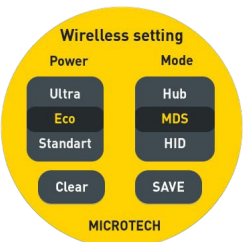

MEMORY 65500 values

TIMER

TEMPERATURE COMPENSATION

RESOLUTION, mm/inch

WIRELESS to MDS app

WIRELESS & USB HID

DISPLAY & ENERGY

FORMULA Ax^2+Bx+C

DEVICE INFO, UPDATE

- Industry 4.0 adopted **DataMet** indicator with computerized **MICS** system with 1.8" color Round Touchscreen
- Sub-micron **SWISS made reading system** resolution **0.2 micron** (0,0002/0,001/0,01/0,1mm selection)
- Color adjustable Scales: Analog, Comparator, Digital
- Measuring ranges up to 0-200mm (0-8")
- For using in precision bore gauges, thickness gauges, measuring stands and custom solutions.
- **Functions:** Go/NoGo, Max/Min, Formula, Timer, Linear correction, Temperature correction, Resolution selecting, Connection status
- **Memory manager:** **65000 values**, Statistics mode, Memory data transfer
- **4 MODES DATA TRANSFER:** **WIRELESS** to MDS app (Windows, Android, iOS, MacOS); **WIRELESS HID**, **WIRELESS HID+MAC**, **USB HID**
- **Calibration** certificate included (ISO17025 (Ilac MRA))