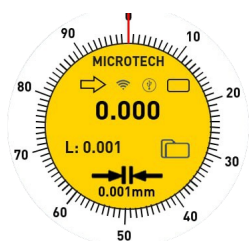

DATAmet MULTIFUNCTIONAL
ROUND 1.8" TOUCHSCREEN DISPLAY

DATAmet FUNCTIONS

ANALOG SCALE

ANALOG BLACK SCALE

COMPARATOR SCALE

DIGITAL SCALE

MAX / MIN / RANGE

COLOR GO / NOGO

MEMORY 65500 values

TIMER

TEMPERATURE COMPENSATION

RESOLUTION, mm/inch

WIRELESS to MDS app

WIRELESS & USB HID

DISPLAY & ENERGY

FORMULA Ax^2+Bx+C

DEVICE INFO, UPDATE

- Industry 4.0 adopted **DataMet** indicator with computerized **MICS** system with 1.8" color Round Touchscreen
- Sub-micron **SWISS made reading system** resolution **0.2 micron** (0,0002/0,001/0,01/0,1mm selection)
- Color adjustable Scales: Analog, Comparator, Digital
- Measuring ranges up to 0-200mm (0-8")
- For using in precision bore gauges, thickness gauges, measuring stands and custom solutions.
- **Functions:** Go/NoGo, Max/Min, Formula, Timer, Linear correction, Temperature correction, Resolution selecting, Connection status
- **Memory manager:** **65000 values**, Statistics mode, Memory data transfer
- **4 MODES DATA TRANSFER:** **WIRELESS** to MDS app (Windows, Android, iOS, MacOS); **WIRELESS HID**, **WIRELESS HID+MAC**, **USB HID**
- **Calibration** certificate included (ISO17025 (Ilac MRA))