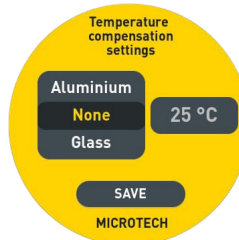

DATAmet MULTIFUNCTIONAL
ROUND 1.8" TOUCHSCREEN DISPLAY

DATAmet FUNCTIONS

ANALOG SCALE

ANALOG BLACK SCALE

COMPARATOR SCALE

DIGITAL SCALE

MAX / MIN / RANGE

COLOR GO / NOGO

MEMORY 65500 values

TIMER

TEMPERATURE COMPENSATION

RESOLUTION, mm/inch

WIRELESS to MDS app

WIRELESS & USB HID

DISPLAY & ENERGY

FORMULA Ax^2+Bx+C

DEVICE INFO, UPDATE

- Industry 4.0 adopted **DataMet** indicator with computerized **MICS** system with 1.8" color Round Touchscreen
- Sub-micron **SWISS made reading system** resolution **0.2 micron** (0,0002/0,001/0,01/0,1mm selection)
- Color adjustable Scales: Analog, Comparator, Digital
- Measuring ranges up to 0-200mm (0-8")
- For using in precision bore gauges, thickness gauges, measuring stands and custom solutions.
- **Functions:** Go/NoGo, Max/Min, Formula, Timer, Linear correction, Temperature correction, Resolution selecting, Connection status
- **Memory manager:** **65000 values**, Statistics mode, Memory data transfer
- **4 MODES DATA TRANSFER:** **WIRELESS** to MDS app (Windows, Android, iOS, MacOS); **WIRELESS HID**, **WIRELESS HID+MAC**, **USB HID**
- **Calibration** certificate included (ISO17025 (Ilac MRA))