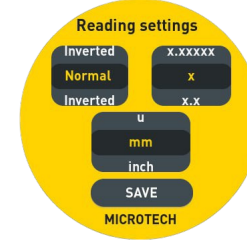

DATAmet MULTIFUNCTIONAL
ROUND 1.8" TOUCHSCREEN DISPLAY

DATAmet FUNCTIONS

ANALOG SCALE

ANALOG BLACK SCALE

COMPARATOR SCALE

DIGITAL SCALE

MAX / MIN / RANGE

COLOR GO / NOGO

MEMORY 65500 values

TIMER

TEMPERATURE COMPENSATION

RESOLUTION, mm/inch

WIRELESS to MDS app

WIRELESS & USB HID

DISPLAY & ENERGY

FORMULA Ax^2+Bx+C

DEVICE INFO, UPDATE

- Industry 4.0 adopted **DataMet** indicator with computerized **MICS** system with 1.8" color Round Touchscreen
- Sub-micron **SWISS made reading system** resolution **0.2 micron** (0,0002/0,001/0,01/0,1mm selection)
- Color adjustable Scales: Analog, Comparator, Digital
- Measuring ranges up to 0-200mm (0-8")
- For using in precision bore gauges, thickness gauges, measuring stands and custom solutions.
- **Functions:** Go/NoGo, Max/Min, Formula, Timer, Linear correction, Temperature correction, Resolution selecting, Connection status
- **Memory manager:** **65000 values**, Statistics mode, Memory data transfer
- **4 MODES DATA TRANSFER:** **WIRELESS** to MDS app (Windows, Android, iOS, MacOS); **WIRELESS HID**, **WIRELESS HID+MAC**, **USB HID**
- **Calibration** certificate included (ISO17025 (Ilac MRA))