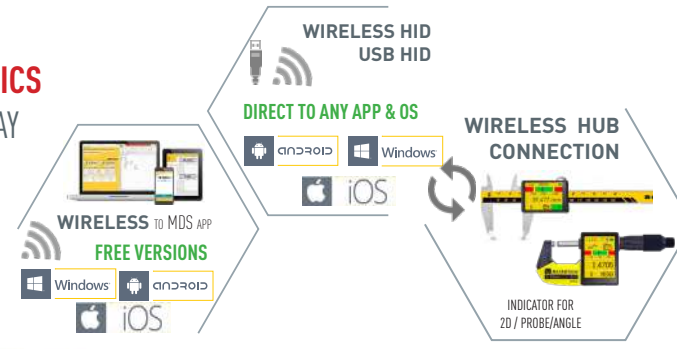

TABLET MULTIFUNCTIONAL MICS
2.4" TOUCHSCREEN DISPLAY

E-FORCE CONTROL 1-20N

COLOR FORCE INDICATION

- 8N FORCE LOW
- 8N FORCE OK
- 8N FORCE TOO HIGH

3 FORCE MODES
(AUTO/STANDARD/INDICATION)
SELECTING FORCE 1-20N IN MENU
COLOR FORCE STATUS INDICATION