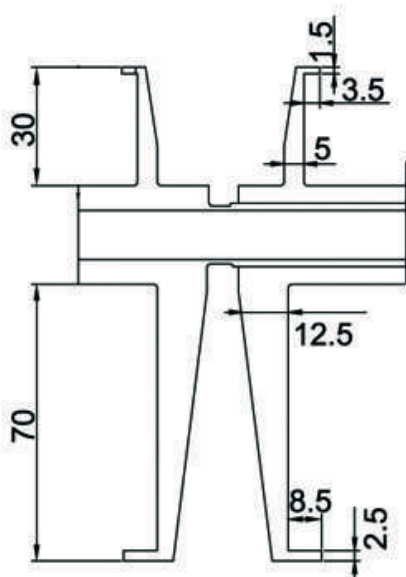

- **SwissMet** Inside groove caliper with Double internal jaws (30+70mm)
- Digital Waterproof **IP67** Swiss electronics with 0.01 or 0.001mm resolution
- Modification with **Bi-Force** control module with 8N external and 4N internal FORCE (Patents US10429165, UA146381)
- Modification with **3 MODES DATA TRANSFER**: **WIRELESS** to MDS app (Windows, Android, iOS, MacOS); **WIRELESS HID**, **WIRELESS HID+MAC**
- **Calibration** certificate included (ISO17025 (Ilac MRA))

INSIDE GROOVE **SwissMet IP67** DIGITAL CALIPER

Item No	Range				Jaws		Pins		Reso- lution	Accu- racy	FORCE	Protection	Preset	mm/inch	HOLD	WIRELESS
	upper		lower		upper	lower	upper	lower								
	mm	inch	mm	inch	mm	mm	mm	mm								
INSIDE GROOVE DIGITAL CALIPER IP67																
141220203	9-200	0.4-8"	17-200	0.7-8"	30	70	3,5x1,5	8,5x2,5	0,01	±30		IP67	•	•	•	
141220303	9-300	0.4-12"	17-300	0.7-12"						±40			•	•	•	
INSIDE GROOVE WIRELESS CALIPER IP67																
141220204	9-200	0.4-8"	17-200	0.7-8"	30	70	3,5x1,5	8,5x2,5	0,01	±30		IP67	•	•	•	•
141220304	9-300	0.4-12"	17-300	0.7-12"						±40			•	•	•	•

INSIDE GROOVE **WIRELESS** **SwissMet IP67** MICRON FORCE DIGITAL CALIPER

Item No	Range				Jaws		Pins		Reso- lution	Accu- racy	FORCE	Protection	Preset	mm/inch	HOLD	WIRELESS
	upper		lower		upper	lower	upper	lower								
	mm	inch	mm	inch	mm	mm	mm	mm								
141220205	9-200	0.4-8"	17-200	0.7-8"	30	70	3,5x1,5	8,5x2,5	0,001	±20	8/4	IP67	•	•	•	•
141220305	9-300	0.4-12"	17-300	0.7-12"						±25			•	•	•	•